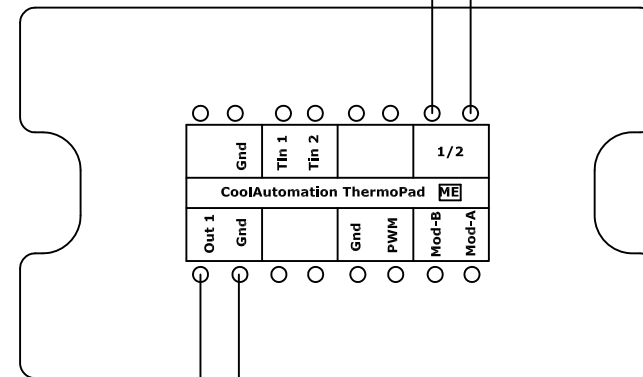

Front

To Indoor unit
Wired RC Terminal (1-2)

Back

Optional

Relay
(Field Supply)

Size	Scale	Date	Drawing	Tenways Engineering Services Ltd
A4	1 : 1	15/01/2014	ThermoPad Mitsubishi Electric Wiring Diagram	Air Conditioning, Equipment, Accessories and Controls 31 St. Marys Road Tel: 02089225468 London NW11 9UE Fax: 02082018022 shuki@tenways.co.uk www.tenways.co.uk