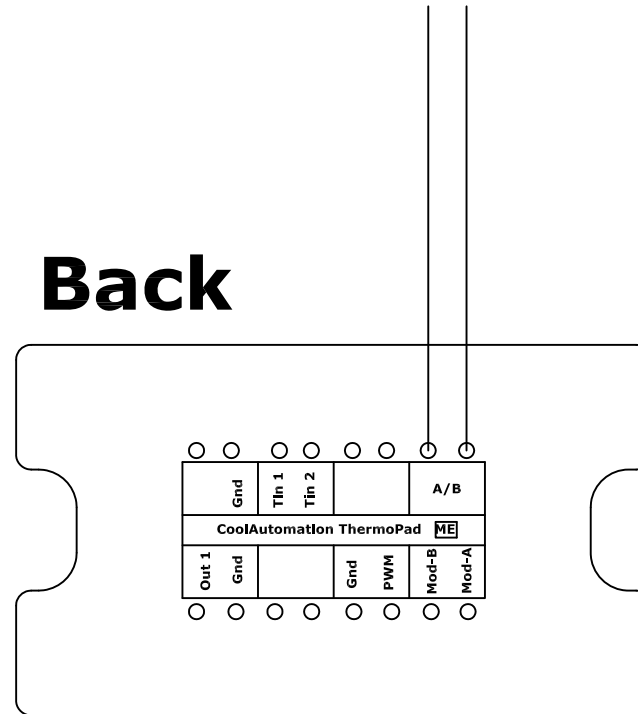

To TOSHIBA/SANYO/PANASONIC (Ex Sanyo) Indoor unit Wired RC Terminal (A-B)

Back

Size	Scale	Date	Drawing	Tenways Engineering Services Ltd
A4	1 : 1	15/01/2014	ThermoPad TOSHIBA SANYO Panasonic (Ex SANYO) Wiring Diagram	Air Conditioning, Equipment, Accessories and Controls 31 St. Marys Road Tel: 02089225468 London NW11 9UE Fax: 02082018022 shuki@tenways.co.uk www.tenways.co.uk