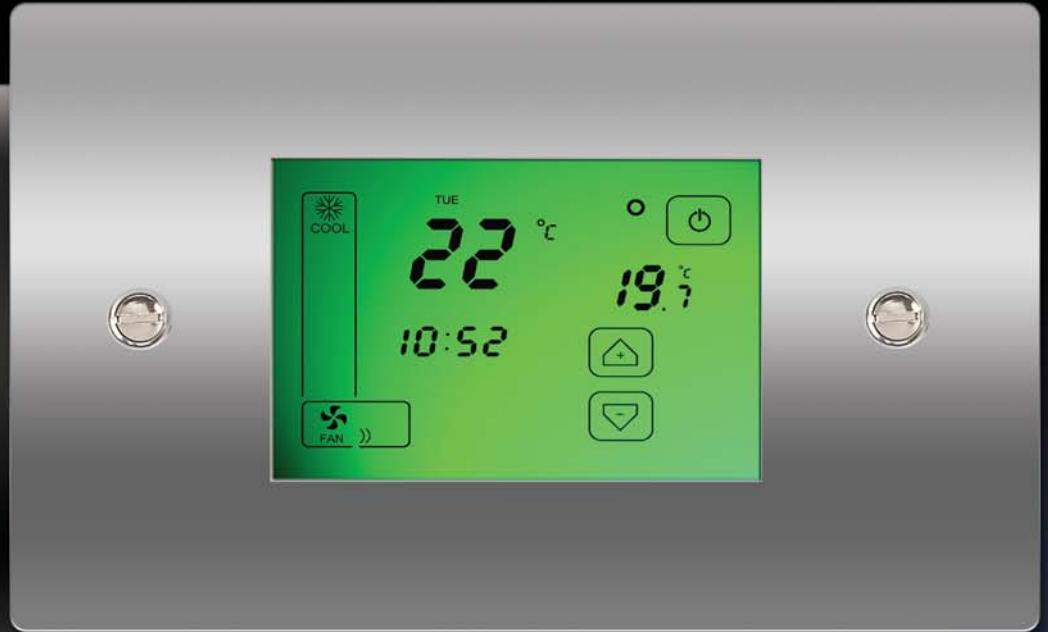

ThermoPad

Touch Screen Wired Remote Controller for Air Conditioning and Underfloor Heating

Flat Panel

Polished Chrome

Black Nickel

Matt Black

Round Edge Panel

Brushed Chrome

Black Nickel

Brushed Brass

Connects directly to the Indoor Unit on the Wired Remote Controller Terminal

Models available for:

12V Output for Underfloor Heating

Modbus Terminal for Central Control of AC and UFH via the CoolMasterNet and CoolRemote

Six Types of Cover Plates available as standard

Easy made customised Cover Plates to match site sockets and switches

Flush Mounted and designed to fit UK 2 gang boxes (47mm deep)